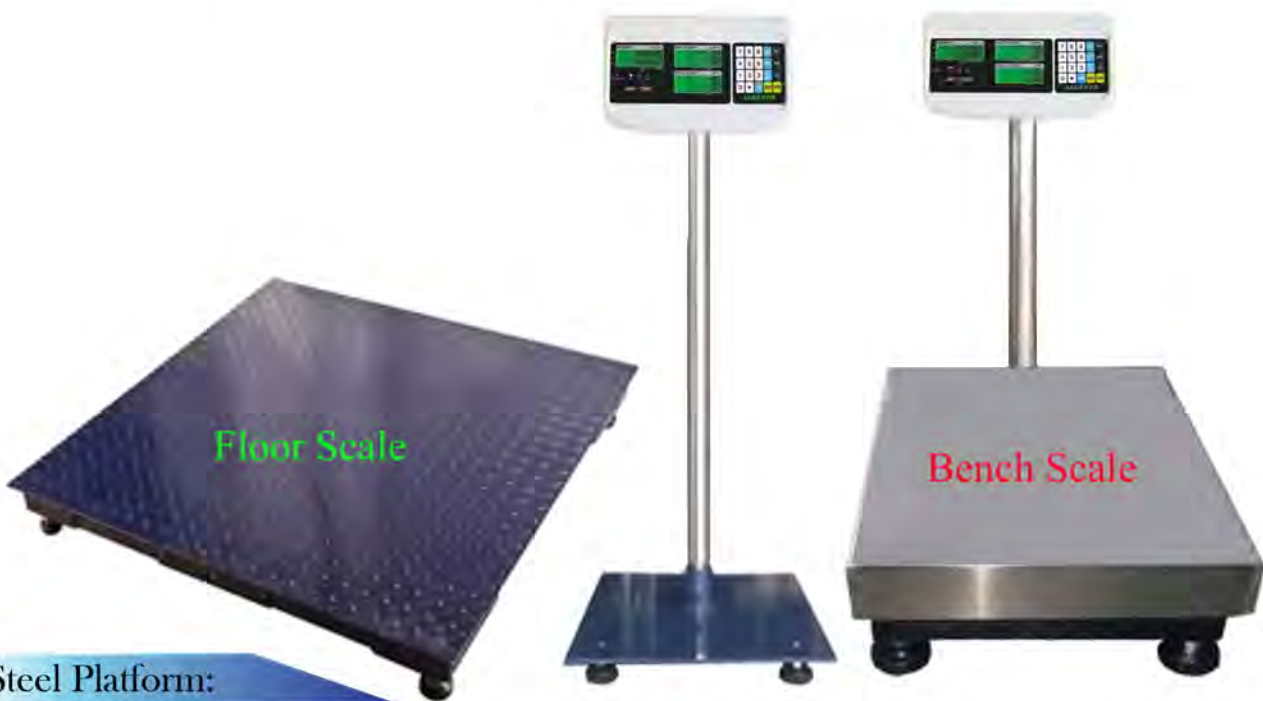

## JWI-700CII Counting Indicator

- Up to 1/30000 resolution
- Bright LCD display with green LED backlight
- Zero/Tare/Pre-tare/Zero tracking/Auto power off
- Auto shut off for power saving
- RS232 interface (OPTION)
- High-impact durable ABS housing
- Counting Indicator

### Steel Platform:

25x25 cm, 28x28 cm, 30x40 cm, 33x44 cm, 40x50 cm, 42x52 cm, 45x60 cm, 50x60 cm, 60x60 cm, 60x70 cm, 60x70 cm, 60x80 cm, 70x80 cm, 80x80 cm, 1x1 m, 1.2x1.2 m, 1.2x1.5 m, 1.5x1.5m, 2x2m , OTHER SIZE AND MADE TO ORDER

### Stianless Steel Platform:

25x25 cm, 28x28 cm, 30x40 cm, 35x35 cm, 40x50 cm, 50x60 cm, 60x70 cm, 60x80 cm, 70x80 cm, 80x80 cm, 1x1 m, 1.2x1.2, 1.5x1.5m, 2x2m, OTHER SIZE AND MADE TO ORDER

MODEL	JWI-700C														
capacity(kg)	3	6	7.5	10	12	15	30	35	50	60	75	100	120	150	200
Division(g)	0.2	0.5	0.5	1	1	1	2	2	5	5	5	10	10	10	10