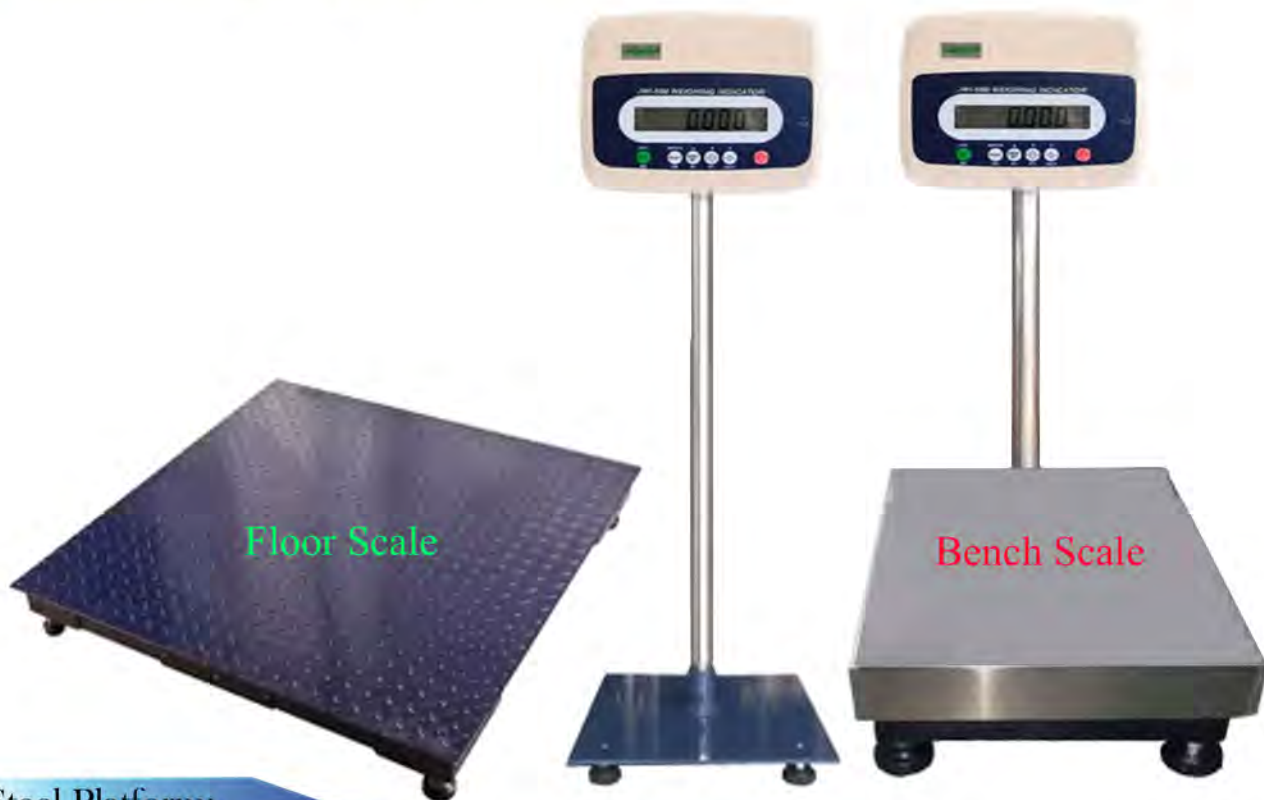

JAVADER®

JWI-586 WEIGHING INDICATOR

- Moisture protected load cell
- Stainless steel weighing pan
- Large easy-to-read LCD with backlight
- Auto Calibration / Software calibration
- Weight checking function (HI · LO · OK)
- Beep for check function
- Built-in battery charger
- Rechargeable battery last for 100 Hours per charge
- Selectable multiple weigh units

Steel Platform:

25x25 cm, 28x28 cm, 30x40 cm, 33x44 cm, 40x50 cm, 42x52 cm, 45x60 cm, 50x60 cm, 60x60 cm, 60x70 cm, 60x70 cm, 60x80 cm, 70x80 cm, 80x80 cm, 1x1 m, 1.2x1.2 m, 1.2x1.5 m, 1.5x1.5m, 2x2m , OTHER SIZE AND MADE TO ORDER

Stainless Steel Platform:

25x25 cm, 28x28 cm, 30x40 cm, 35x35 cm, 40x50 cm, 50x60 cm, 60x70 cm, 60x80 cm, 70x80 cm, 80x80 cm, 1x1 m, 1.2x1.2, 1.5x1.5m, 2x2m, OTHER SIZE AND MADE TO ORDER

MODEL															
capacity(kg)	3	6	7.5	10	12	15	30	35	50	60	75	100	120	150	200
Division(g)	0.2	0.5	0.5	1	1	1	2	2	5	5	5	10	10	10	10